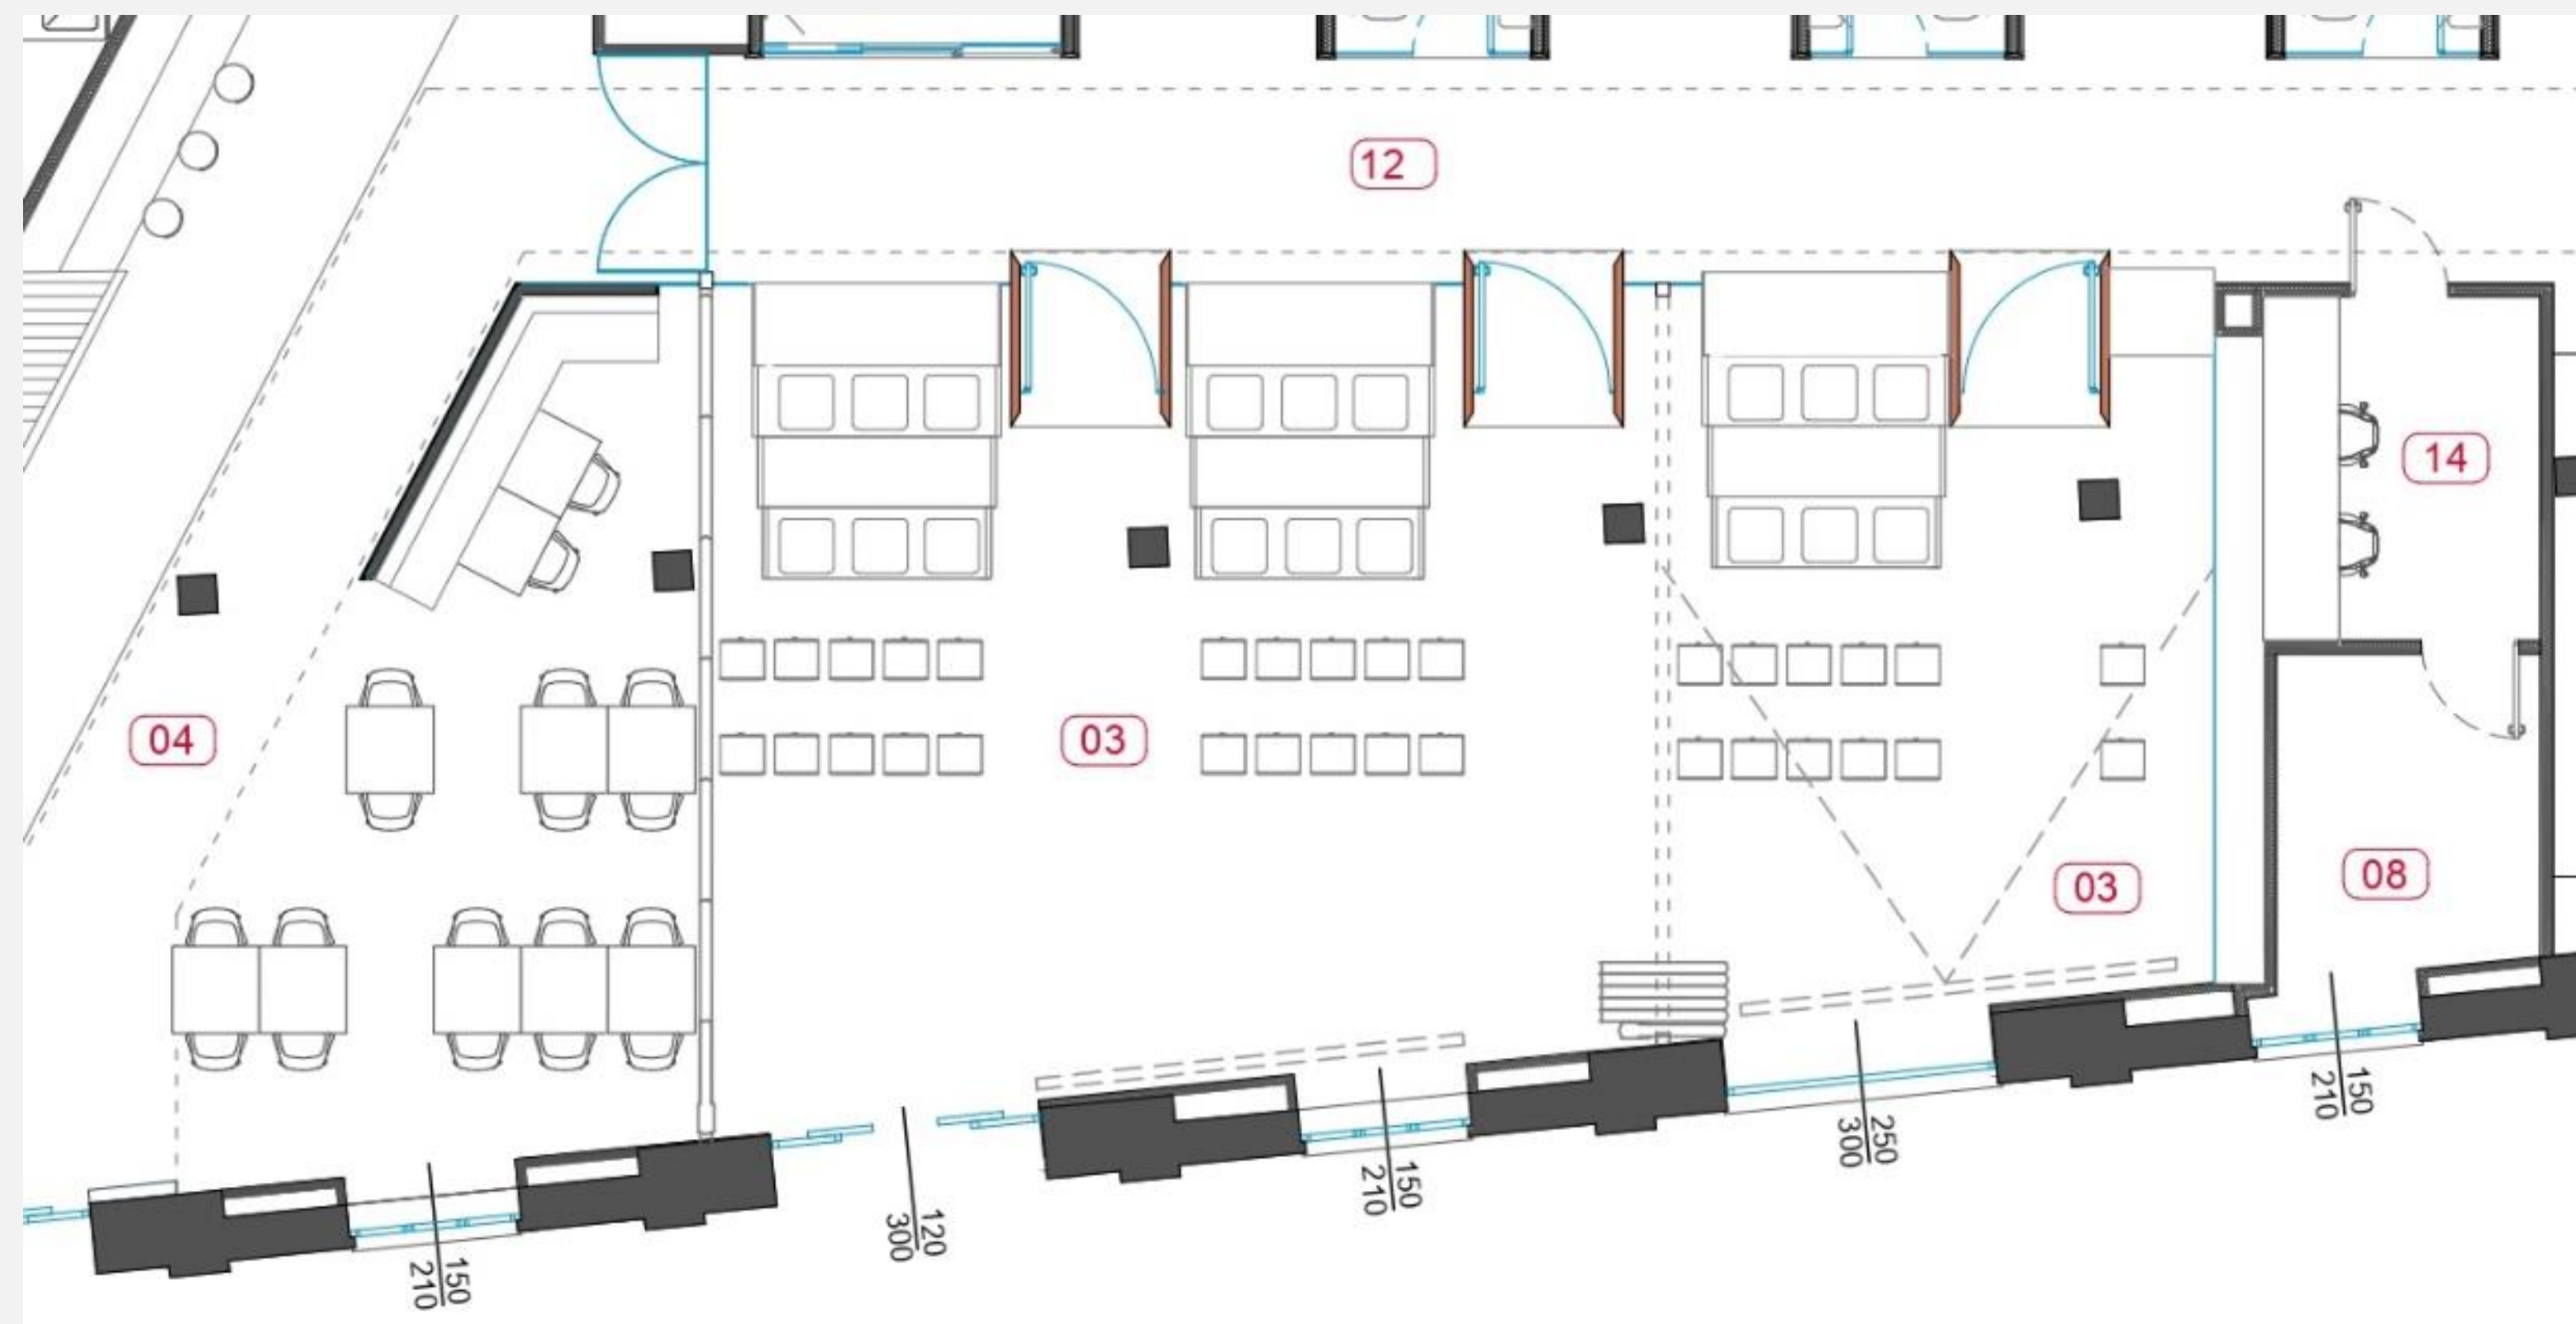

- 2 teli proiezione motorizzati
- 2 Epson Laser 9000AL
- 4 camere PTZ Full HD
- Audio BOSE
- Impianto AVL
- 8 radiomicrofoni (4 handheld/
  4 headset)